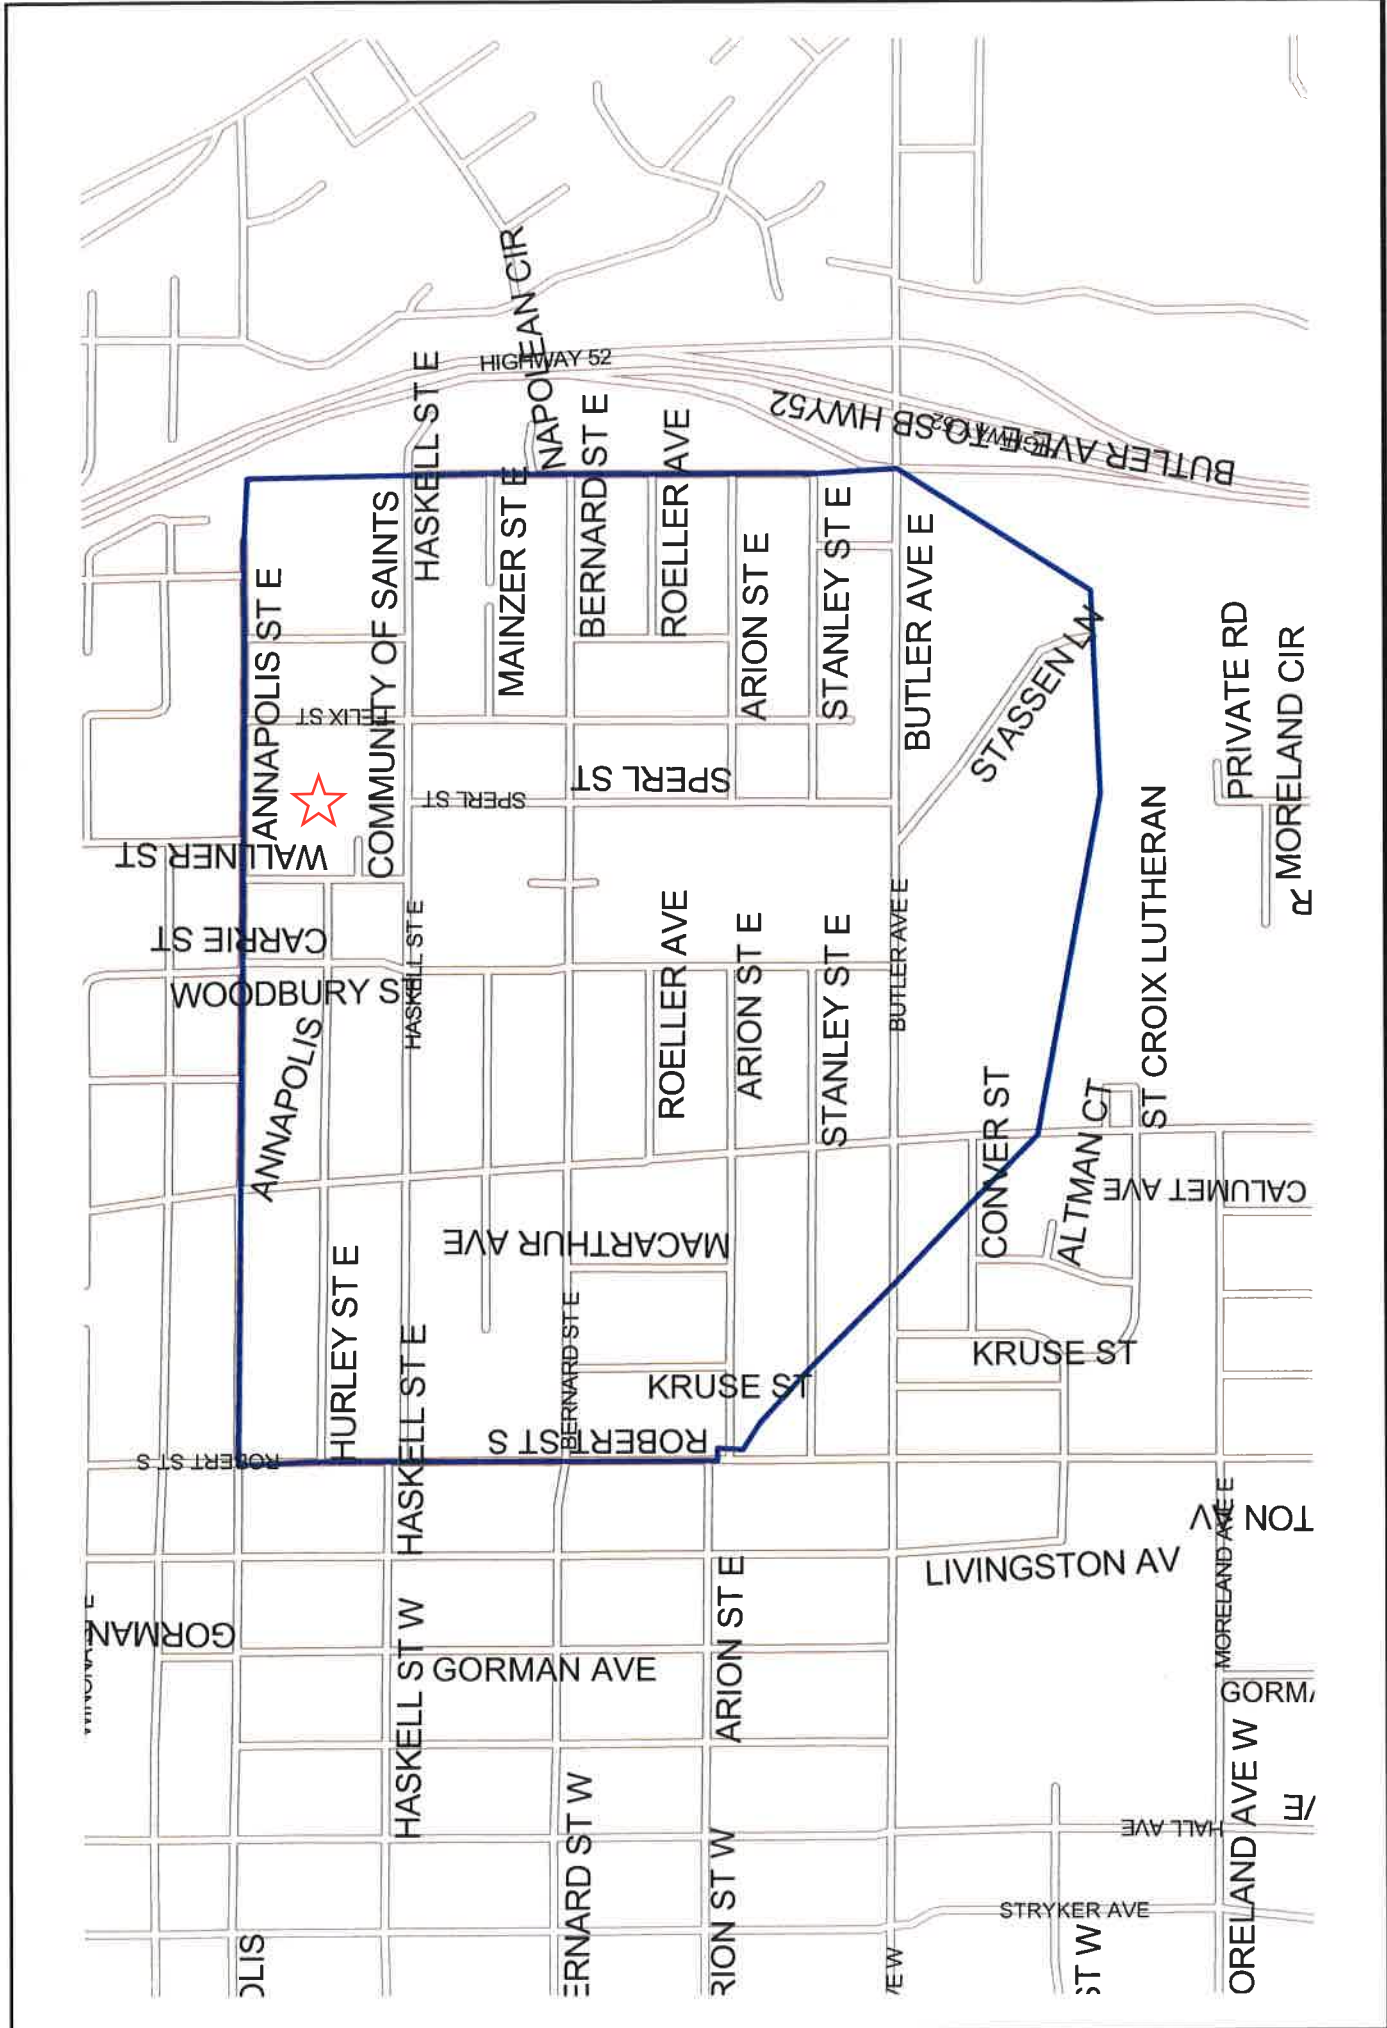

Scale: 1" = 918 feet

**COMMUNITY OF SAINTS**  
Versatrans Base Map

**5-8 WALK AREA**

COMMUNITY OF SAINTS  
 Versatrans Base Map  
 K-4 WALK AREA